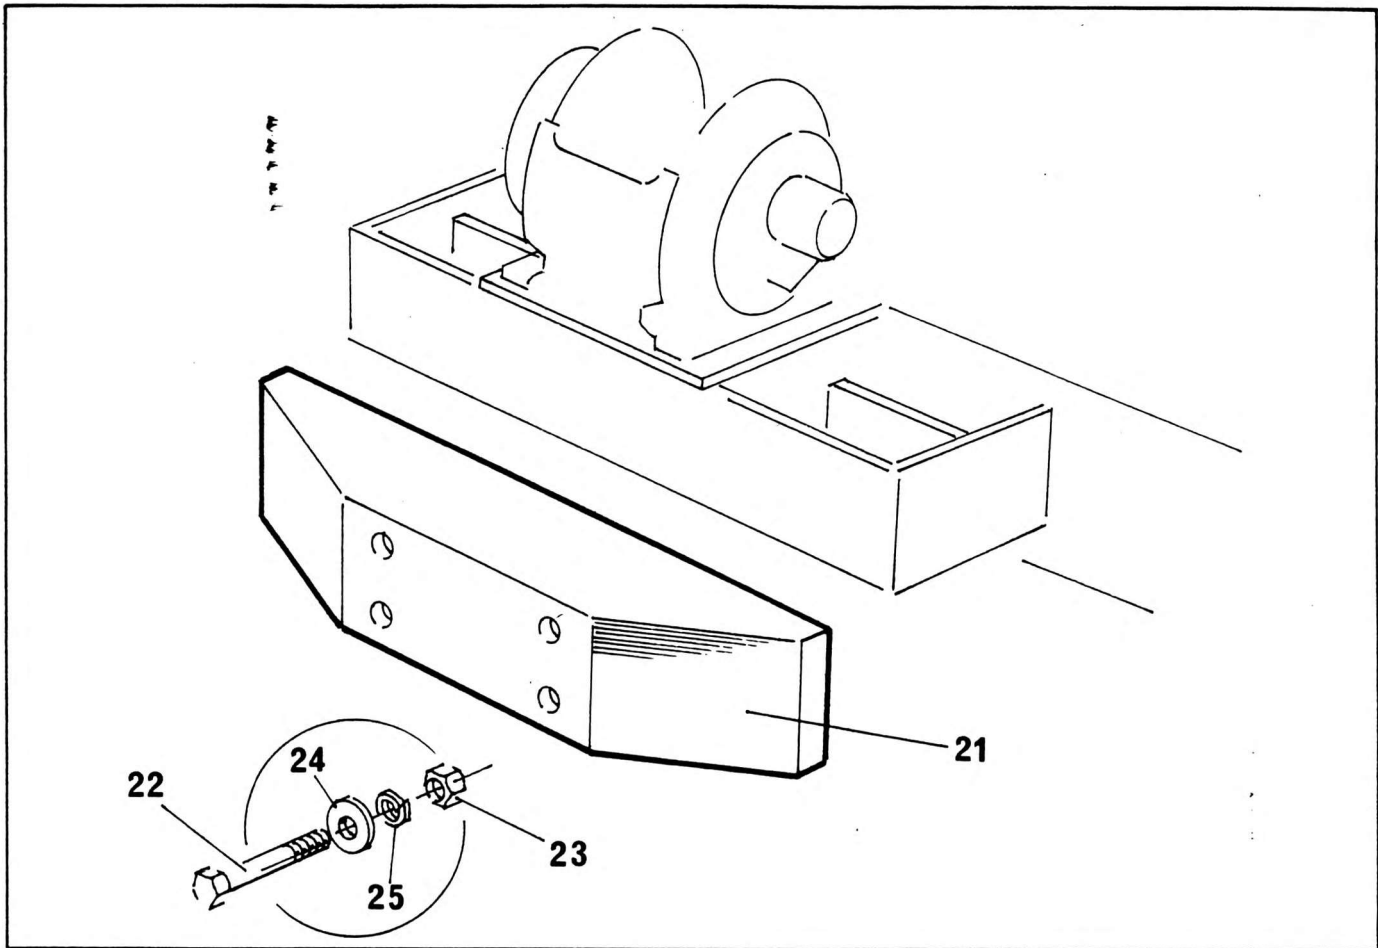

COUNTERWEIGHT ASSEMBLY (AUX HOIST) 960KG

NO.	PART NO.	QTY.	DESCRIPTION	NO.	PART NO.	QTY.	DESCRIPTION
21	6-962-990280	1	Counterweight Casting - 960 kg				
22	7-126-343750	4	Bolt M30 x 220 Long				
23	7-661-340003	4	Nut M30				
24	16283	4	Washer Special Plain				
25	7-951-340210	4	Spring Washer				